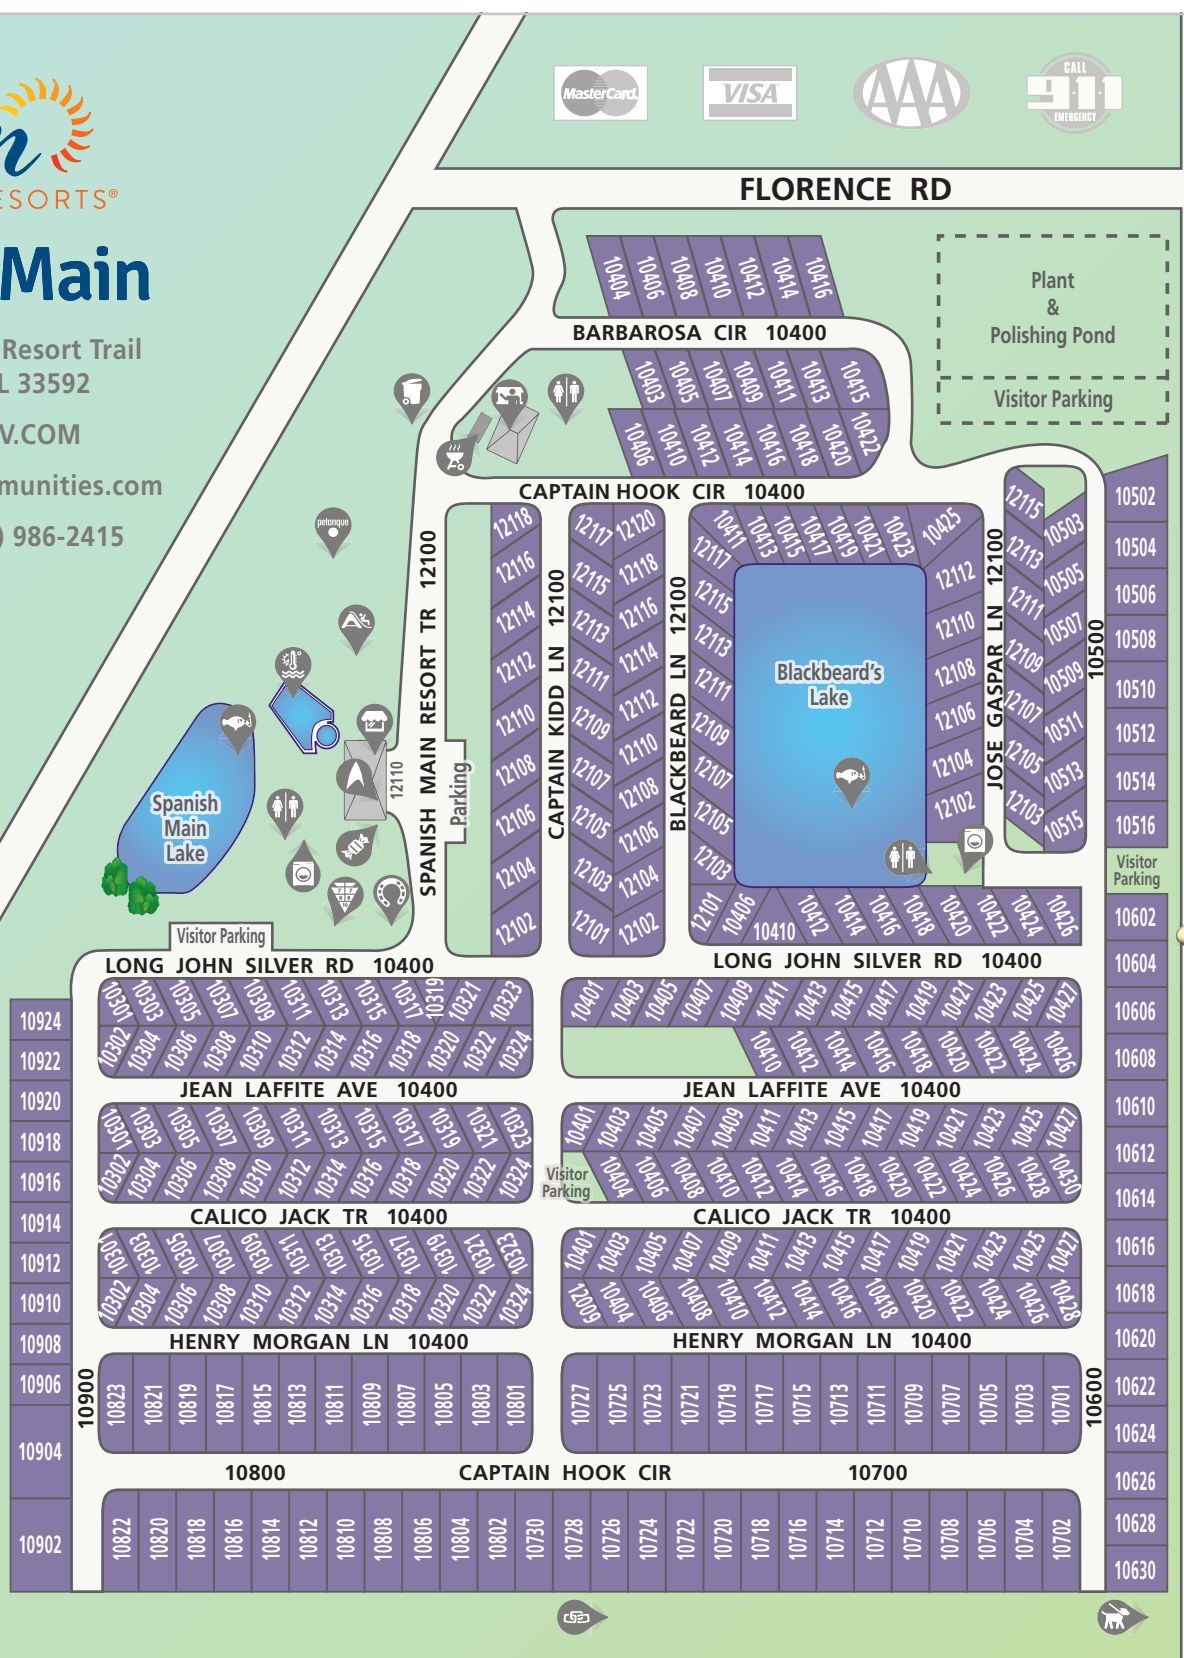

Spanish Main

12110 Spanish Main Resort Trail
Thonotosassa, FL 33592

SPANISHMAINRV.COM

spanishmain@suncommunities.com

Information (813) 986-2415

YOUR SITE #

COMBO TO
FITNESS CENTER

N
MAP NOT
TO SCALE

301

10
MPH

IN THIS
COMMUNITY,
THE
SPEED LIMIT
IS 10 MPH.

Amenities

- Office
- Laundry
- Heated Swimming Pool
- BBQ
- Playground
- Dumpster
- Social Hall
- Shuffleboard
- Dog Park
- Trekkie Club
- Petanque
- Bathhouse
- Horseshoes
- Fishing Pond
- Vending
- On-Site Storage