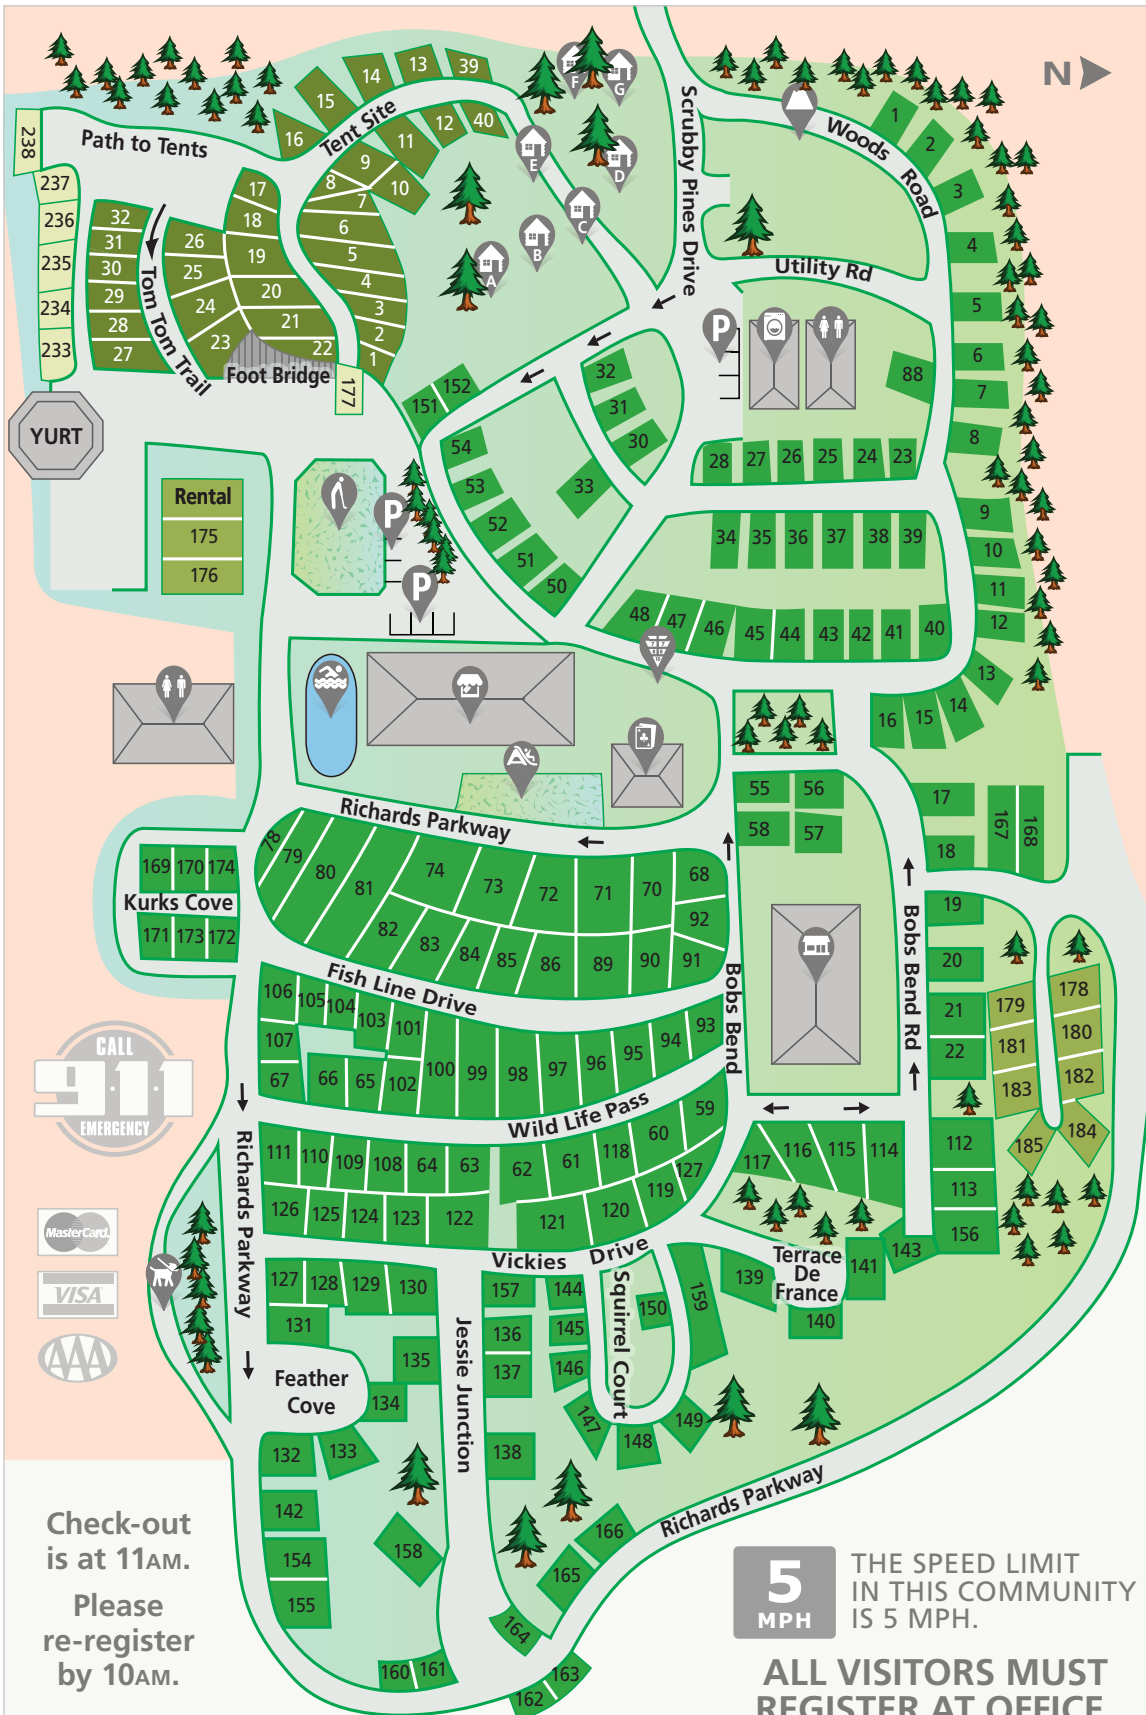

# Long Beach

30 Route 72, Barnegat, NJ 08005  
 LONGBEACHRV.COM  
 longbeach@suncommunities.com

COMBO TO  
 YOUR SITE # FITNESS CENTER

Information 1 (609) 698-5684

## Map Legend

- 50 Amp / Premium Seasonal
- Pull Thrus
- Standard Sites
- Tent Sites
- Seasonal

## Amenities

- Cabin
- Office/Store
- Pavilion
- Rest Rooms
- Parking
- Laundry
- Card Room
- Playground
- Swimming Pool
- Mini Golf
- Shuffleboard
- Dog Walk
- Dump Station
- Mini Golf

Check-out is at 11AM.

Please re-register by 10AM.

**5 MPH** THE SPEED LIMIT IN THIS COMMUNITY IS 5 MPH.

**ALL VISITORS MUST REGISTER AT OFFICE.**