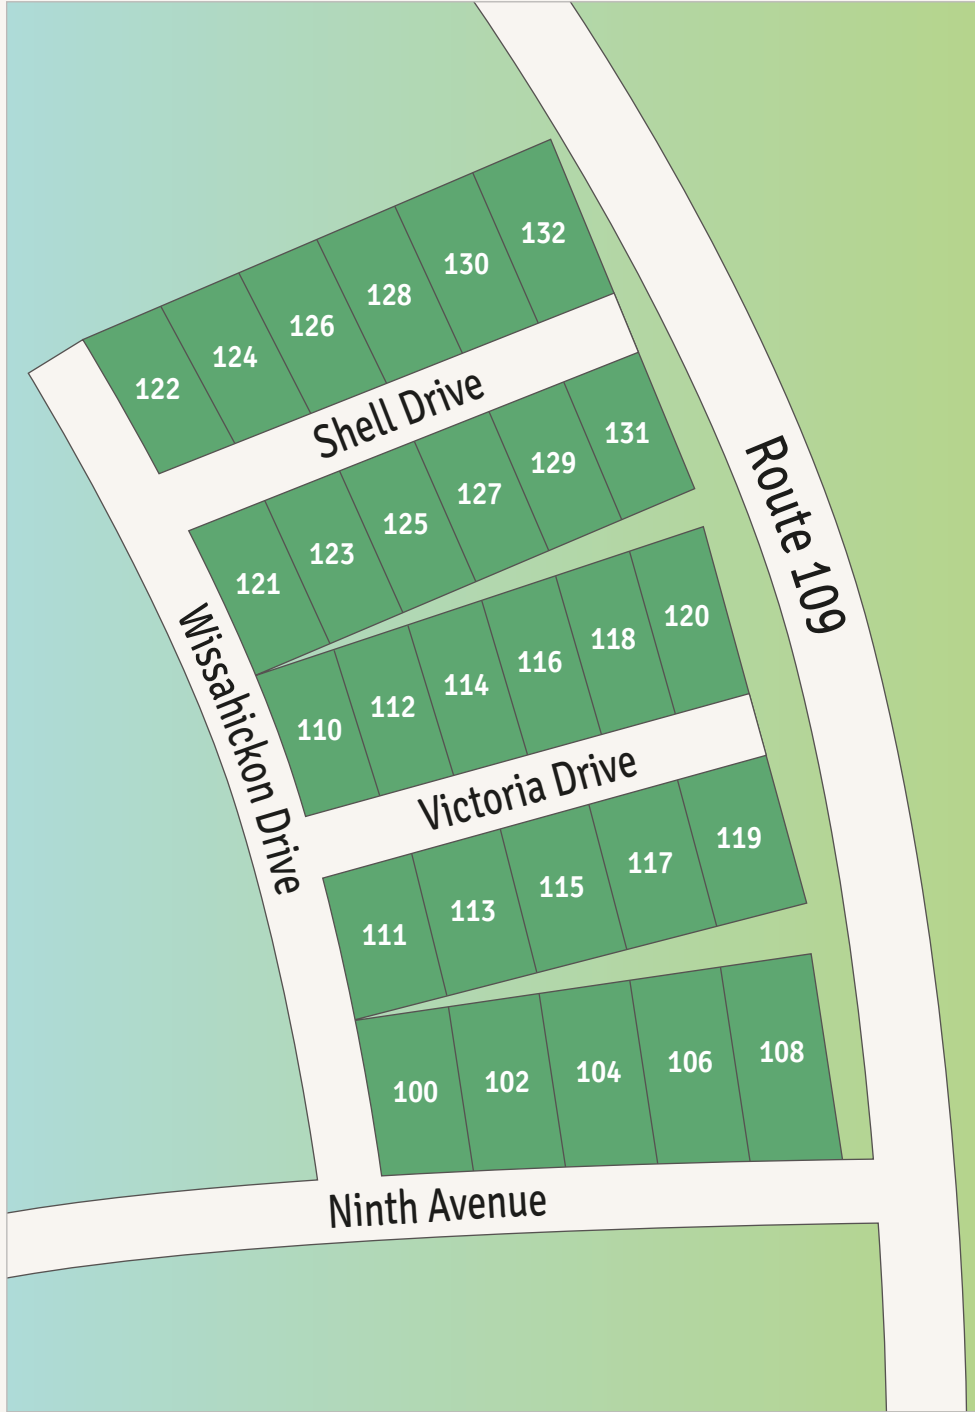

# Cape May Crossing

YOUR SITE #

**SUN COMMUNITIES, INC.**

878 Route 109 South • Cape May, NJ 08204  
capemaymhp.com • shadypines@suncommunities.com

Information 1 (609) 652-1516

## Map Legend

Manufactured Homes

THE SPEED LIMIT IN THIS COMMUNITY IS 10 MPH.